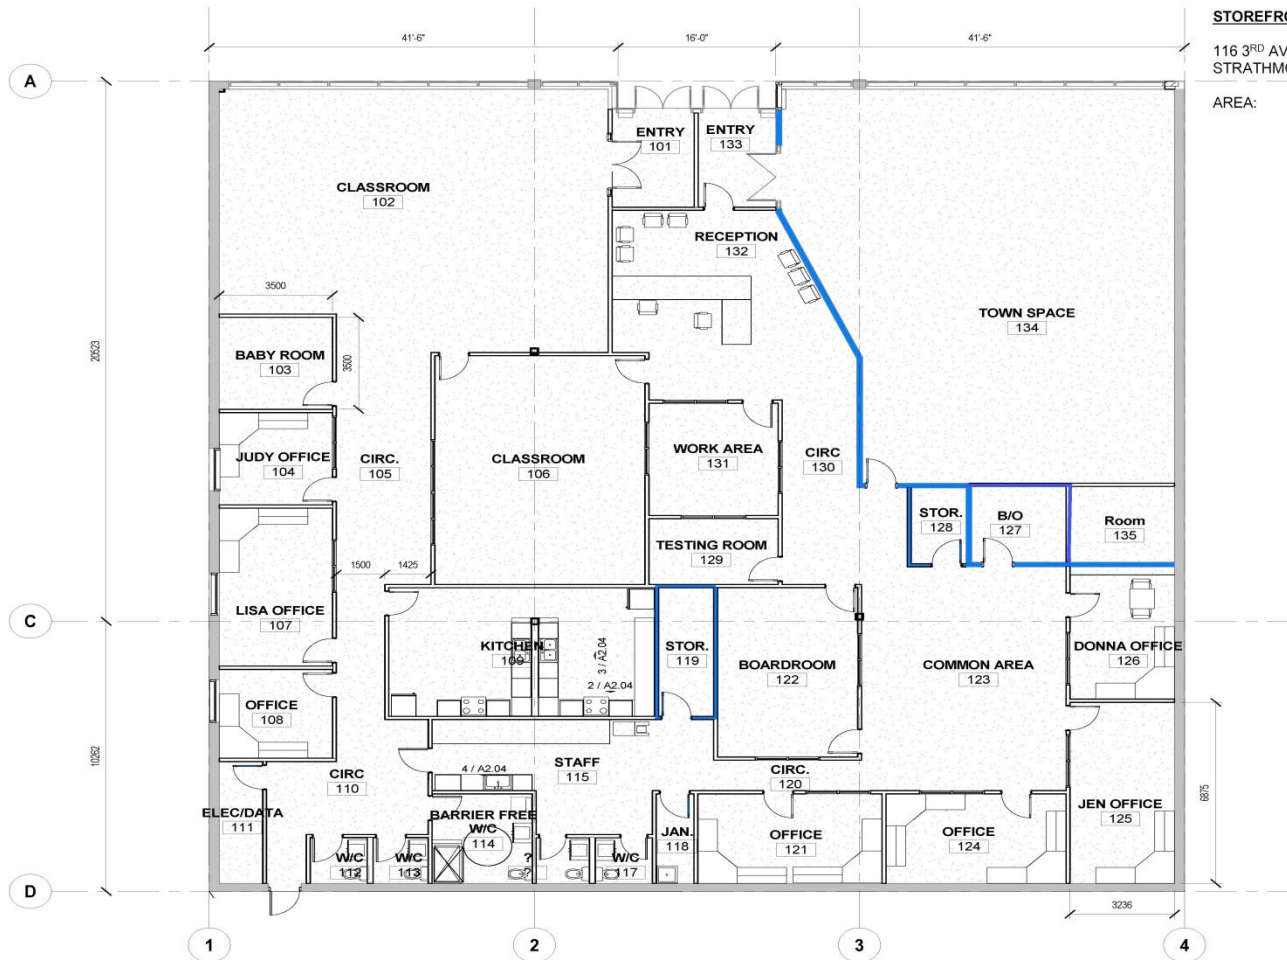

Storefront & Learning Academy

Group2
Architecture
Interior Design

STOREFRONT SCHOOL
116 3RD AVE.
STRATHMORE, ALBERTA
AREA: 924m²

ISSUES / REVISIONS
| NO. | DATE | REVISION

Group2 Architecture Interior Design Ltd.
SEAL

PROJECT TITLE
GHSD STOREFRONT SCHOOL

DRAWING TITLE
FLOOR PLAN

CHECKED Checker	DRAWN Author	DRAWING	REVISION
FILE	A001		
17064			

1 | MAIN FLOOR PLAN
SCALE: 1:100